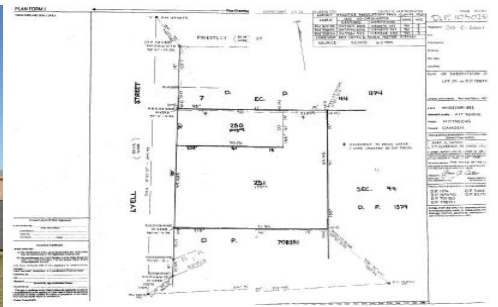

CAMERONS

Lot 251 Lyell Street MITTAGONG NSW

Building Size : 3679 sqm
View : <https://www.cameronsrealestate.com.au/sale/nsw/southern-highlands/mittagong/commercial/industrial/5655911>

Ian Cameron
02 4889 8555