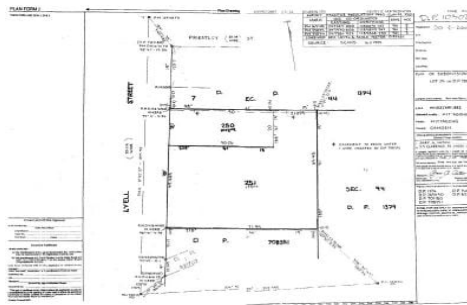

CAMERONS

251 Lyell Street MITTAGONG NSW

Land Size : 3679 sqm

View : <https://www.cameronsrealestate.com.au/sale/nsw/southern-highlands/mittagong/residential/warehouse/5656055>

Ian Cameron
02 4889 8555