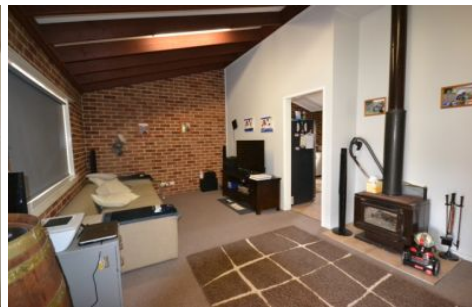

CAMERONS

4 Ashley Place Hill Top NSW

2 1 1

A lovely neat & tidy flat in a very private leafy location.
Two bedrooms
Combined Kitchen & Dining
Laundry
Main Bathroom
Lounge room with wood fire.

View : <https://www.cameronsrealestate.com.au/lease/nsw/southern-highlands/hill-top/residential/unit/5656594>