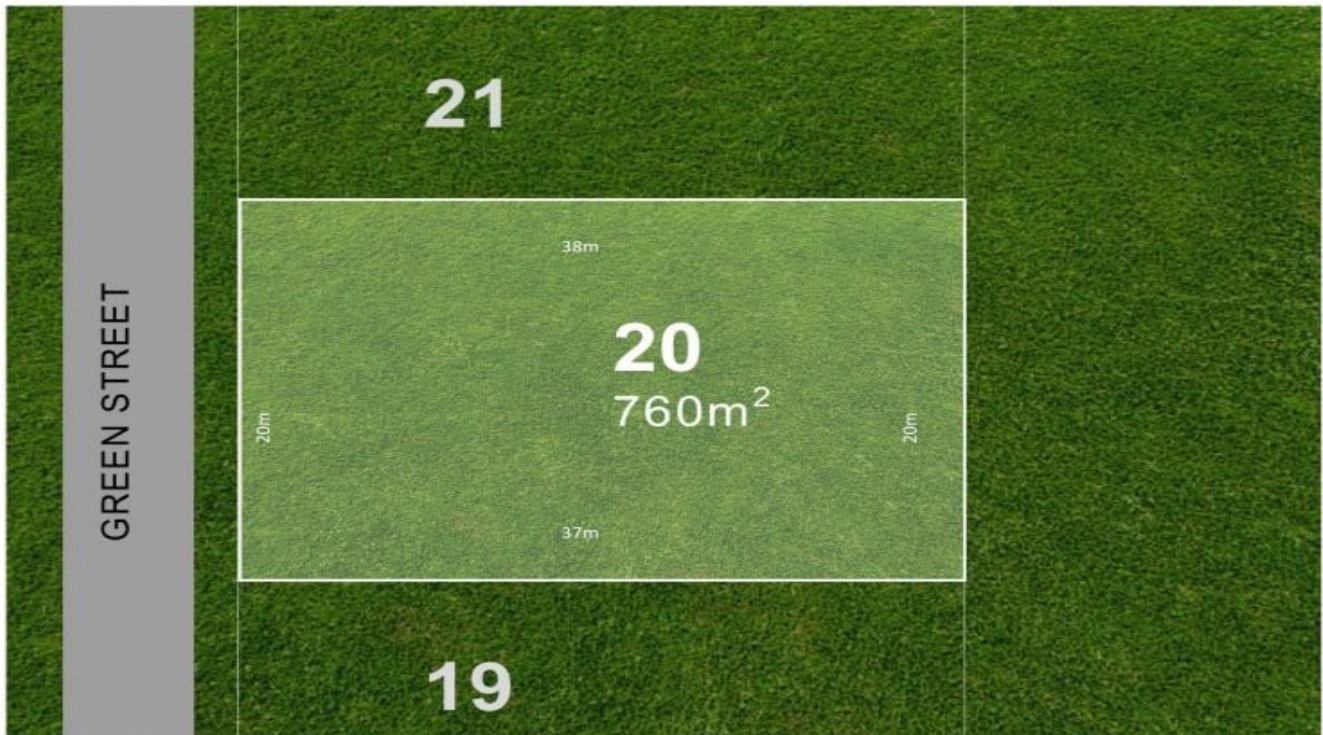

CAMERONS

6 Green Street Mittagong NSW

Don't delay on this one. This Great north facing block in the highly sort after Renwick Estate has a 20 meter wide frontage which allows for plenty of building options and designs. Fully serviced, registered and ready to build. Only minutes to Mittagong Town Centre. Well priced so secure today!!!!