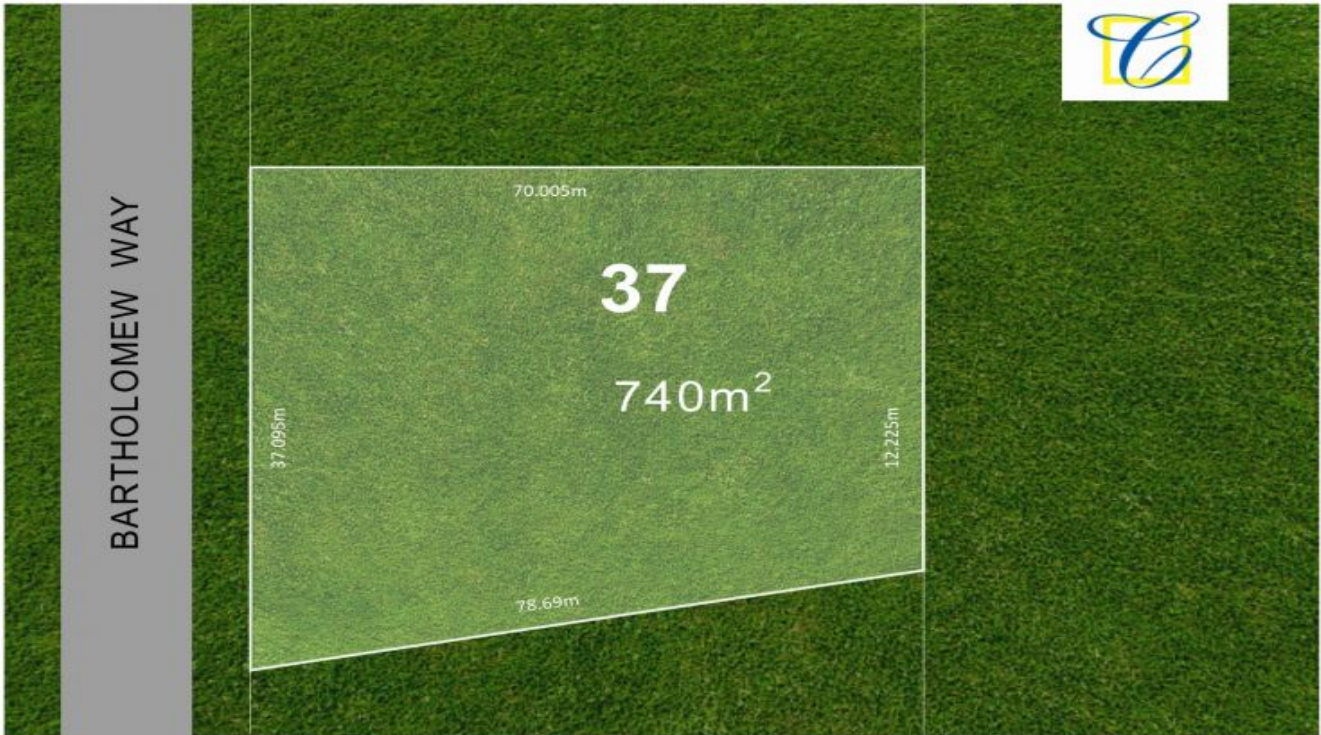

CAMERONS

37 Bartholomew Way Mittagong NSW

We are proud to offer this great block in the Nattai Ponds Estate. One of the last remaining and one of the rarest block in the estate. Offering a very wide frontage allowing for all types of different home designs and also side and rear access, 740m² of flat level land. Features all under ground services registered and ready to go so pick your builder and get started keen vendor will listen to offers!!!!

Price : \$ 329,000
Land Size : 740 sqm
View : <https://www.cameronsrealestate.com.au/sale/nsw/southern-highlands/mittagong/residential/land/5656792>

Ian Cameron
02 4889 8555