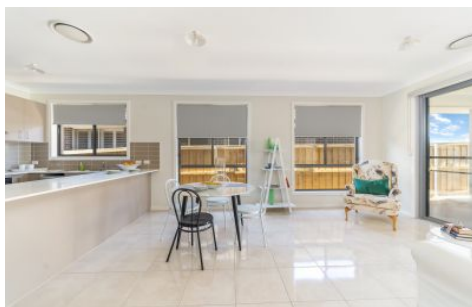

### 7 Cupitt Mittagong NSW

3 2 2

VIEW AT OPEN HOMES OR BY APPOINTMENT AT A TIME TO SUIT YOU.

This very private home set in the established part of Renwick features

- \* main bedroom with 2 built in robes and ensuite
- \* 2nd bedroom with built in robe
- \* 3rd bedroom/study
- \* main bathroom
- \* lounge room
- \* modern kitchen with gas cook top electric oven and dishwasher
- \* adjoining dining/family room
- \* good size laundry
- \* fully fenced private backyard with covered entertaining area
- \* garage with rear lane access
- \* large garden shed