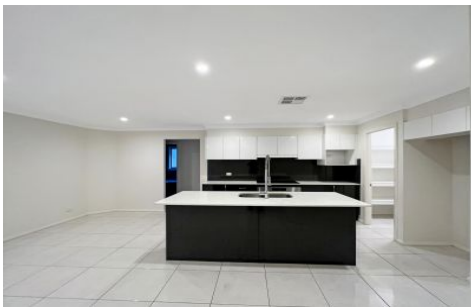

CAMERONS

**36 Kamilaroi Crescent Braemar NSW**

4 2 2

This four bedroom home is perfect for family living

- \* Four bedrooms with built in robes to all rooms
- \* Main bedroom with walk in robe and ensuite
- \* Open plan family living and Kitchen
- \* Ducted air conditioning throughout,
- \* Modern kitchen with Island bench, gas cooking, dishwasher and walk in pantry
- \* Modern Bathroom
- \* Internal laundry
- \* Double garage with remote door and internal access
- \* Enclosed yard with alfresco area to entertain.
- \* Drive through side access to rear yard.
- \* NO PETS